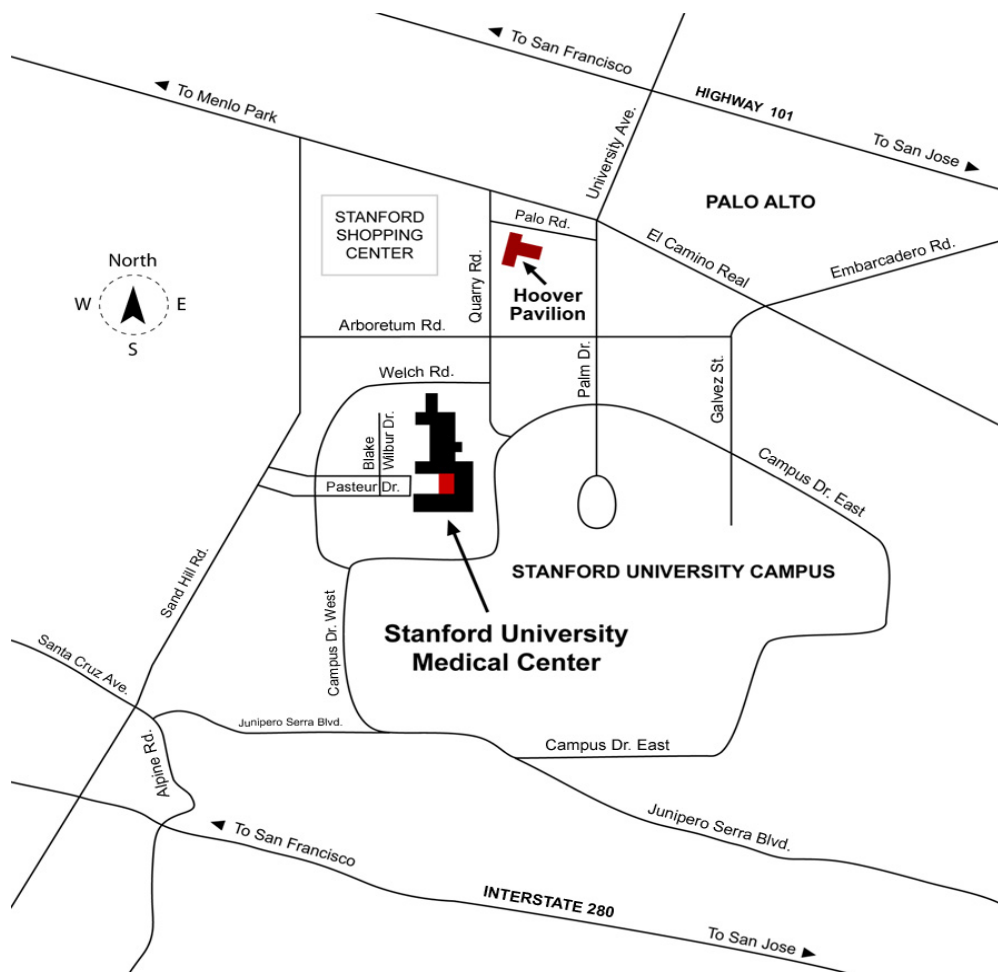

Stanford Prevention Research Center

Hoover Pavilion, 211 Quarry Road (at Palo Road), Stanford Campus

Driving Directions:

From San Francisco:

Take US-101 South (direction San Jose).

From Oakland:

Take I-880 South (direction San Jose) to CA-92 West (direction Half Moon Bay) to US-101 South (direction San Jose).

From San Jose:

Take US-101 North (direction San Francisco).

From US-101 North or South:

Take the Embarcadero Road/West exit. Go about two miles, turn right on El Camino Real. Move to the left lane, turn left on Quarry Road, and then left at the first signal (Palo Road).

From 280 North or South:

Take the Sand Hill Road exit and head east. Turn right on Arbolatum Road, left on Quarry Road and right on Palo Road.

Parking:

With Permit: Study Participants with a parking permit should use the Visitor Pay Parking lot (Patient Parking on the map). Other Visitors should use the appropriate A, C, or E permit parking lot depending on which permit we sent to you.

No Permit: Use the Visitor Pay Parking lot (pay at the machine) or use a 10- or 20-minute parking slot at the end of Visitor lot farthest from Palo Road. We will supply you with a permit and you can then move your car.