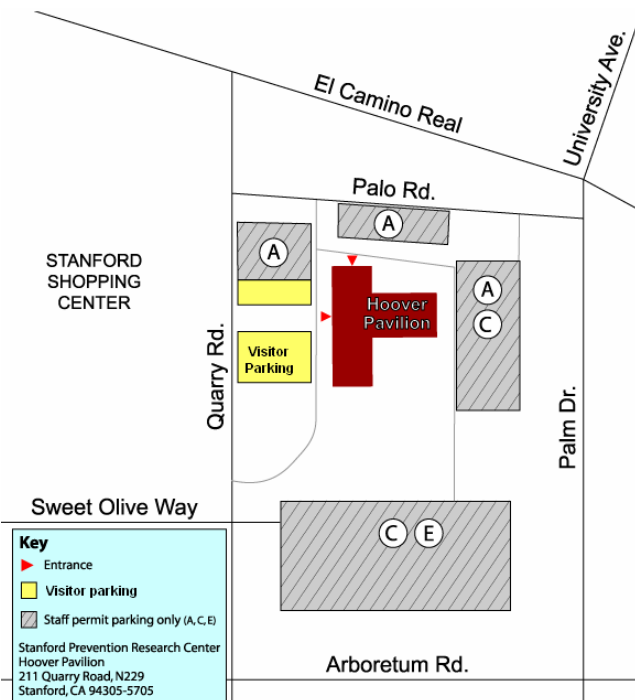

Stanford Prevention Research Center

Hoover Pavilion, 211 Quarry Road (at Palo Road), Stanford Campus

Driving Directions:

From San Francisco:

Take US-101 South (direction San Jose).

From Oakland:

Take I-880 South (direction San Jose) to CA-92 West (direction Half Moon Bay) to US-101 South (direction San Jose).

From San Jose:

Take US-101 North (direction San Francisco).

From US-101 North or South:

Take the Embarcadero Road/West exit. Go about two miles, turn right on El Camino Real. Move to the left lane, turn left on Quarry Road, and then left at the first signal (Palo Road).

From 280 North or South:

Take the Sand Hill Road exit and head east. Turn right on Arbolatum Road, left on Quarry Road and right on Palo Road.

Parking:

With Permit: Study Participants with a parking permit should use the Visitor Pay Parking lot (Patient Parking on the map). Other Visitors should use the appropriate A, C, or E permit parking lot depending on which permit we sent to you.

No Permit: Use the Visitor Pay Parking lot (pay at the machine) or use a 10- or 20-minute parking slot at the end of Visitor lot farthest from Palo Road. We will supply you with a permit and you can then move your car.