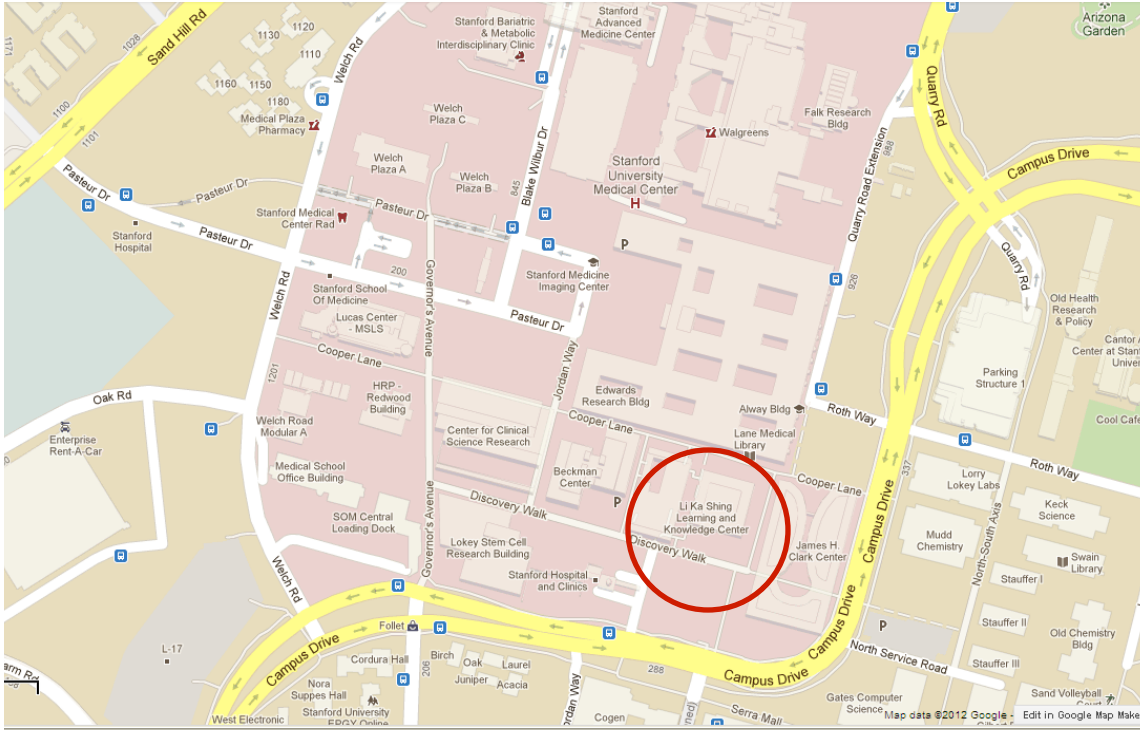

Conference Center at the Li Ka Shing Center

 STANFORD SCHOOL OF MEDICINE

MAP & DIRECTIONS 291 Campus Drive, Stanford, CA 94043

From HWY 280-S

Take Exit 24 for E Sand Hill Road
Merge onto Sand Hill Road
Turn right on Stock Farm Road
Turn left at Campus Drive
Arrive at 291 Campus Drive on your left

From HWY 101-S

Take Exit 403 for University Avenue
Turn left at University Avenue
Continue onto Palm Drive
Turn right at Campus Drive
Arrive at 291 Campus Drive on your right

From HWY 280-N

Take Alpine Road Exit toward Portola Valley
Turn right at Alpine Road
Turn right at Junipero Serra Boulevard
Turn left at Campus Drive
Arrive at 291 Campus Drive on your left

From HWY 101-N

Take Exit 402 for Embarcadero Road
Follow signs for Embarcadero Road W and merge into Embarcadero Road
Continue onto Galvez Street
Turn right at Campus Drive
Arrive at 291 Campus Drive on your right